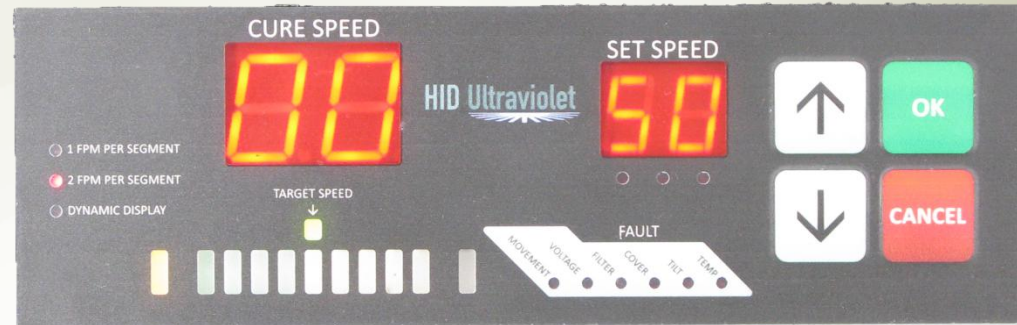

WARNING
WEAR FULL FACE SAFETY PROTECTION
To prevent eye injury from UV Radiation.

WARNING
RANGE
Green/Focus
Yellow/Flood
Red/Close

WARNING
Eye Safety
Not all red lasers are UV safe. Look for the logo to be sure.

Umbilical Cable
coil as shown for storage

Carrying Case

Mako Handheld

Extension Pole

* Instant On Operation

* Light Shield

* Easy To Use Speed Control

* Automatic Tap Selection on 208/240V Machines

* Instant Off Allows Safety Features to React Instantly
(Tilt, Temperature, Cover, Emergency Stop, etc.)

Floor Curing Equipment

* 15" Cure Path

* 1700W (120V) or 3000W (240V) operation.

* Lower Cost Lite Model Available